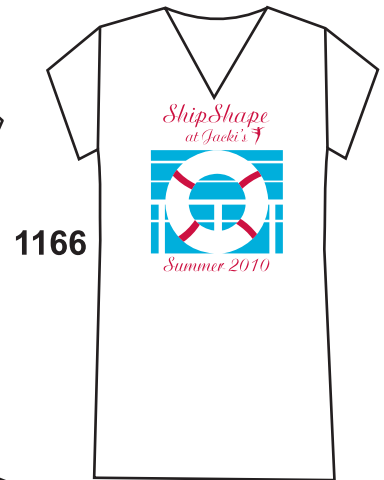

FitnessStuff

800-423-5594

1075 NW Corporate Drive

503-661-5560

Troutdale, Oregon 97060

FAX 503-669-9519

Visit our site on the Internet at www.FitnessStuffUSA.com

ShipShape at Jaeki's design is in red and teal on white garments

Men's Gildan crew neck shirt 100% cotton.

1465 S M L XL \$14.95

Body Basics leotard Cotton/poly/spandex.

4000 S M L \$24.95

Bella Fitted Scoopneck shirt 100% cotton.

1164 S M L XL \$15.95

LAT Beach coverup 100% cotton.

1166 S/M or L/XL \$18.95

Women's Gildan crew neck shirt 100%

1466 S M L XL \$14.95

Bella fitted V-Neck 100% cotton.

1165 S M L XL \$15.95

Bella fitted tank, runs small, 100% cotton.

1685 S M L XL \$15.95

Anvil Scoopneck shirt 100% cotton.