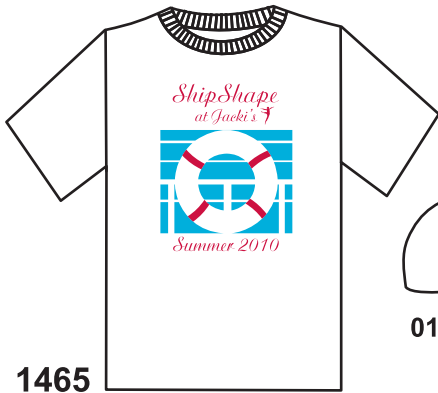

FitnessStuff

800-423-5594

1075 NW Corporate Drive

503-661-5560

Troutdale, Oregon 97060

FAX 503-669-9519

Visit our site on the Internet at www.FitnessStuffUSA.com

ShipShape at Jaeki's design is in red and teal on white garments

Men's Gildan crew neck shirt 100% cotton.

1465 S M L XL \$14.95

Body Basics leotard Cotton/poly/spandex.

4000 S M L \$24.95

Bella Fitted Scoopneck shirt 100% cotton.

1164 S M L XL \$15.95

LAT Beach coverup 100% cotton.

1166 S/M or L/XL \$18.95

Women's Gildan crew neck shirt 100%

1466 S M L XL \$14.95

Bella fitted V-Neck 100% cotton.

1165 S M L XL \$15.95

Bella fitted tank, runs small, 100% cotton.

1685 S M L XL \$15.95

Anvil Scoopneck shirt 100% cotton.