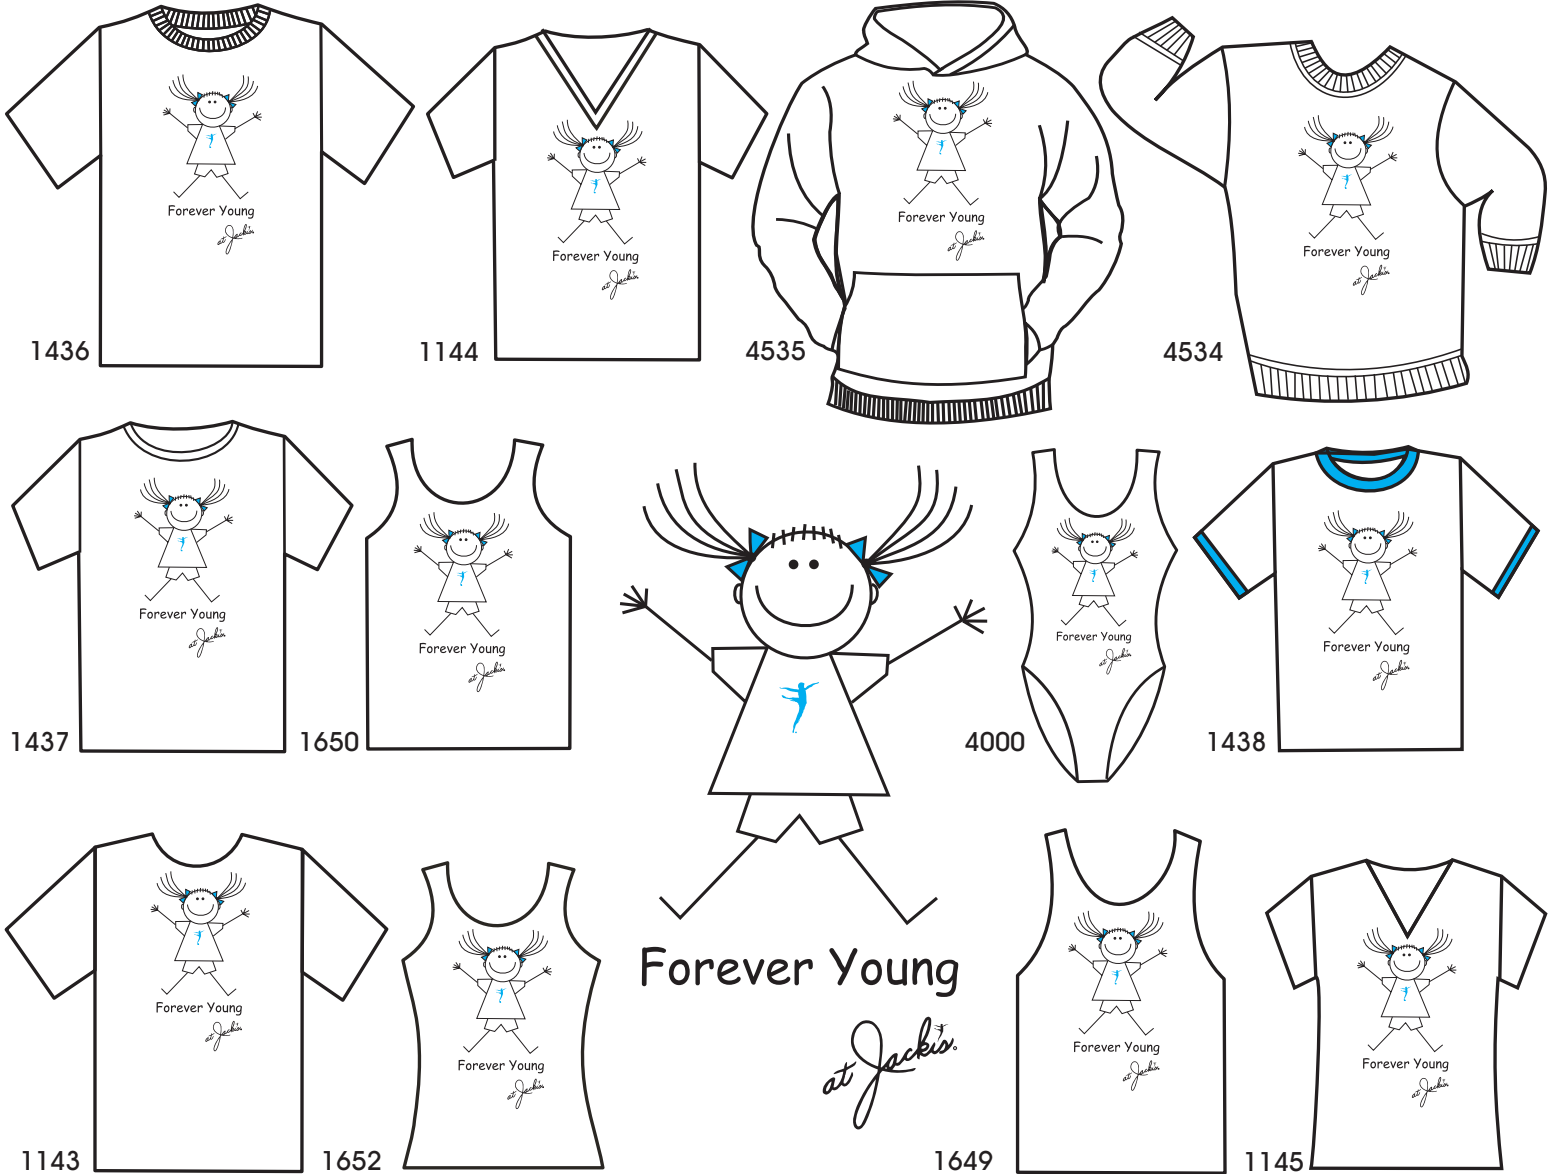

FitnessStuff

800-423-5594

1075 NW Corporate Drive

503-661-5560

Troutdale, Oregon 97060

FAX 503-669-9519

Visit our site on the Internet at www.FitnessStuffUSA.com

“Forever Young at Jackie’s” design is black with a royal blue dancing figure

White Gildan crew neck shirt 100% cotton.

1436 S M L XL $13.95

1436 XXL or XXXL $16.95

White Anvil men’s style tank 100% cotton.

1649 S M L XL $13.95

White Gildan hooded sweatshirt 50/50.

4535 S M L XL $29.99

White Gildan sweatshirt. 80% cotton 20% polyester.

4534 S M L XL $24.95

4534 XXL or XXXL $27.95

White Gildan women’s crew neck shirt 100% cotton.

1437 S M L XL $13.95

1437 XXL $16.95

White Anvil women’s style tank. 100% cotton.

1650 S M L XL $13.95

White Anvil scoopneck shirt 100% cotton.

1143 S M L XL $13.95

White Bella fitted V-Neck 100% cotton (runs small).

1145 S M L XL $14.95

White Bella fitted tank (runs small not shown)

1647 S M L XL $14.95

New White Gildan ringer shirt with royal trim at neck and sleeves 100% cotton.

1438 S M L XL $16.95

NEW White Hanes V-Neck. 100% cotton.

1144 S M L XL $14.95

White Hanes wide strap tank 100% cotton.

1652 S M L XL $14.95

White Basic Moves tank leotard cotton/lycra.

4000 S M L XL $24.95

Note: All shirts except men’s tanks can be custom ordered in pastel colors, call for color selection for each style.