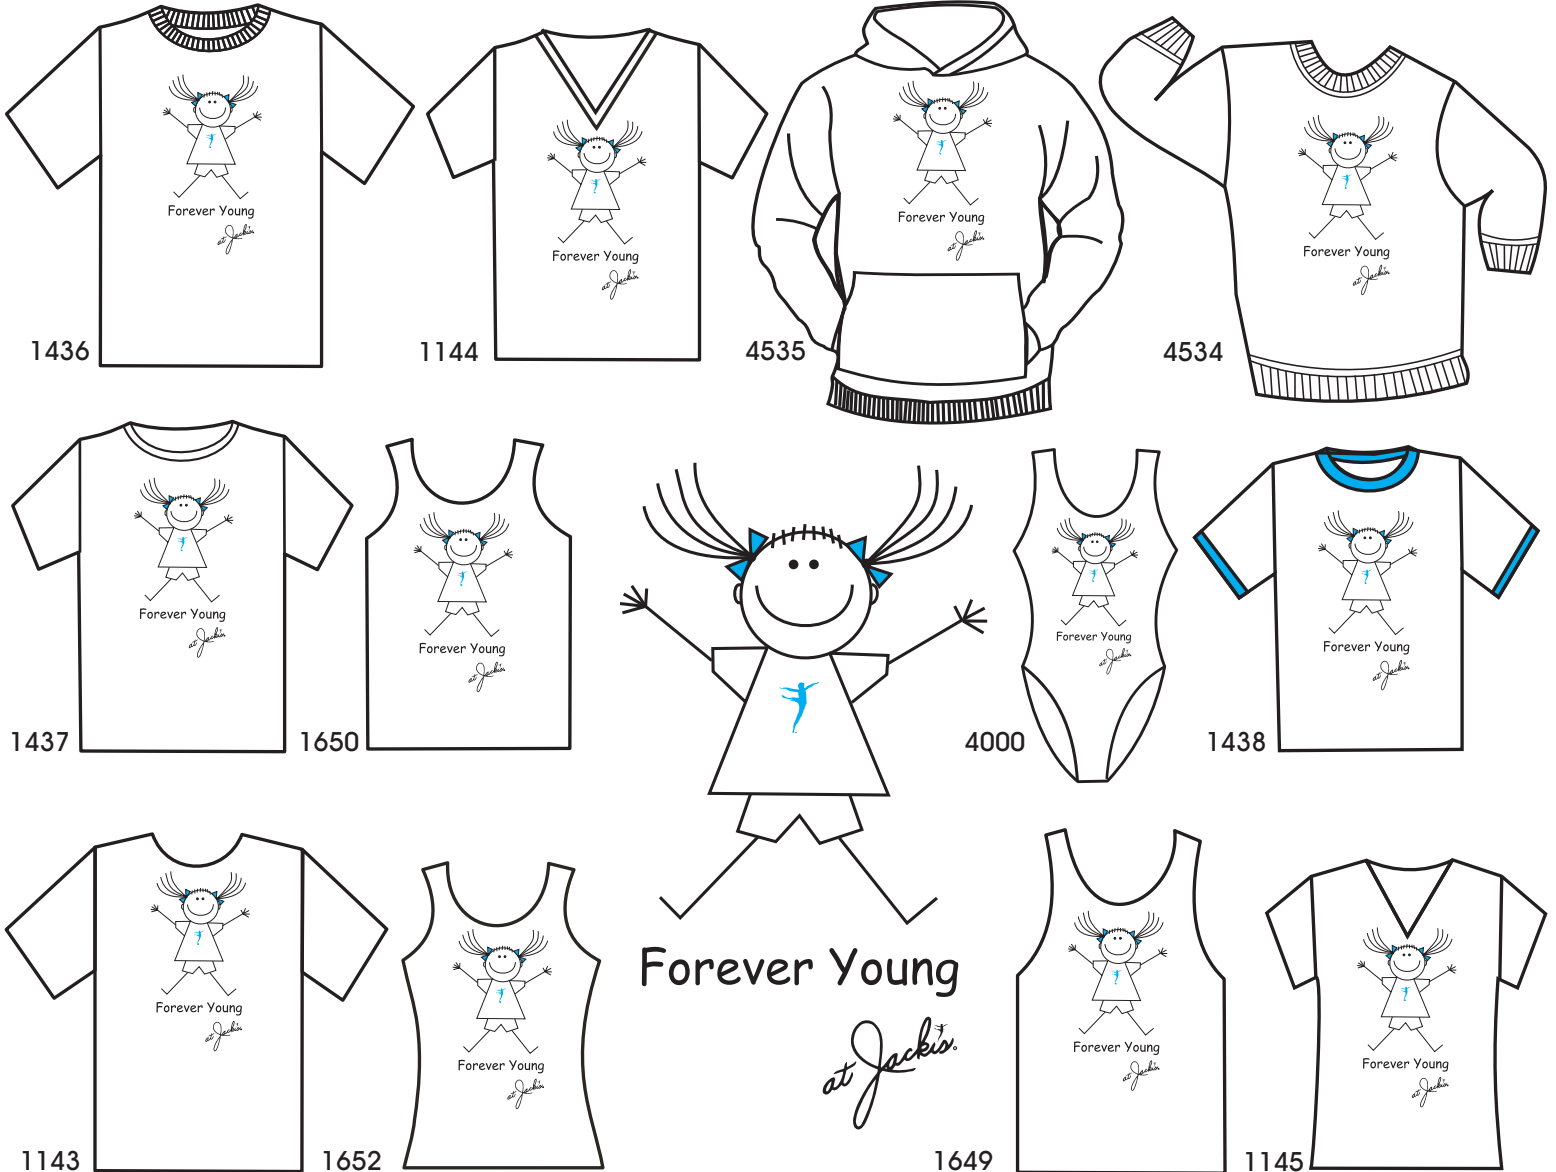

FitnessStuff

800-423-5594

1075 NW Corporate Drive

503-661-5560

Troutdale, Oregon 97060

FAX 503-669-9519

Visit our site on the Internet at www.FitnessStuffUSA.com

“Forever Young at Jacki’s” design is black with a royal blue dancing figure

White Gildan crew neck shirt 100% cotton.

1436 S M L XL $13.95

1436 XXL or XXXL $16.95

White Anvil men’s style tank 100% cotton.

1649 S M L XL $13.95

White Gildan hooded sweatshirt 50/50.

4535 S M L XL $29.99

White Gildan sweatshirt. 80% cotton 20% polyester.

4534 S M L XL $24.95

4534 XXL or XXXL $27.95

White Gildan women’s crew neck shirt 100% cotton.

1437 S M L XL $13.95

1437 XXL $16.95

White Anvil women’s style tank. 100% cotton.

1650 S M L XL $13.95

White Anvil scoopneck shirt 100% cotton.

1143 S M L XL $13.95

White Bella fitted V-Neck 100% cotton (runs small).

1145 S M L XL $14.95

White Bella fitted tank (runs small not shown)

1647 S M L XL $14.95

New White Gildan ringer shirt with royal trim at neck and sleeves 100% cotton.

1438 S M L XL $16.95

NEW White Hanes V-Neck. 100% cotton.

1144 S M L XL $14.95

White Hanes wide strap tank 100% cotton.

1652 S M L XL $14.95

White Basic Moves tank leotard cotton/lycra.

4000 S M L XL $24.95

Note: All shirts except men’s tanks can be custom ordered in pastel colors, call for color selection for each style.