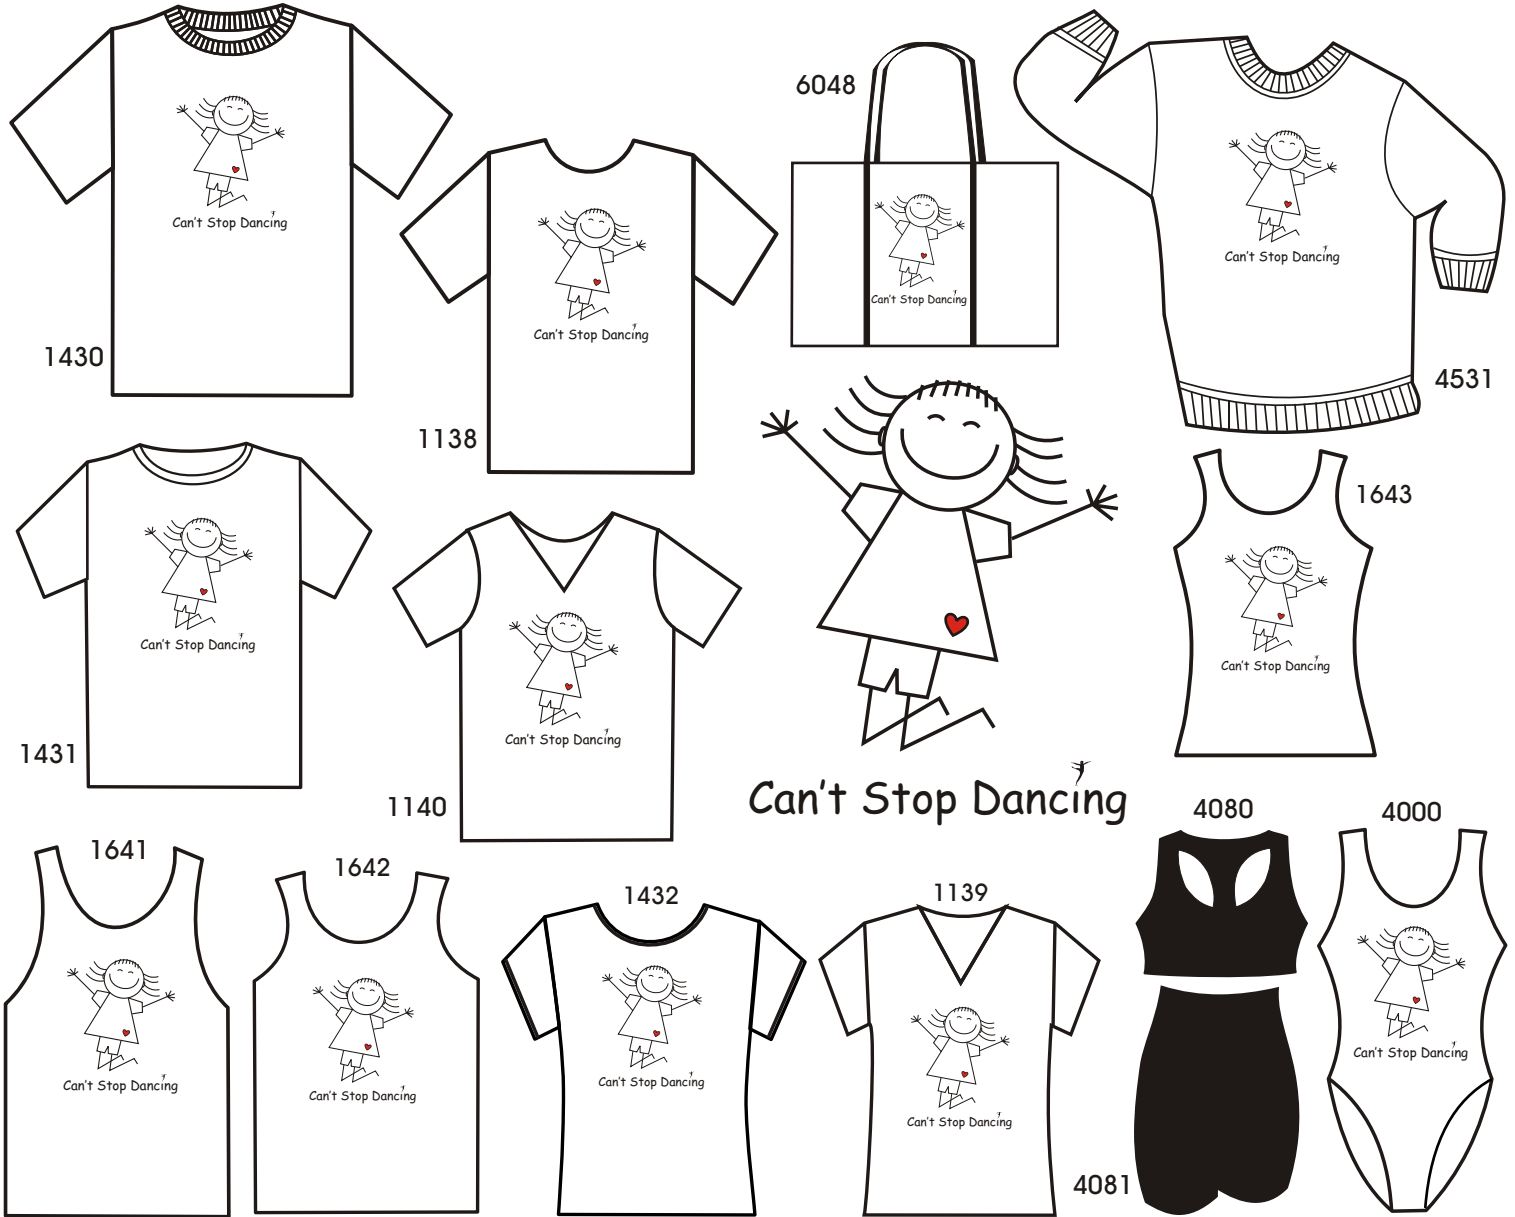

FitnessStuff

800-423-5594

1075 NW Corporate Drive
503-661-5560

Troutdale, Oregon 97060
FAX 503-669-9519

Visit our site on the Internet at www.FitnessStuffUSA.com

“Can't Stop Dancing” design is black with a red heart on white garments

Gildan crew neck shirt. 100% cotton.

1430	S M L XL	$13.95
1430	XXL or XXXL	$16.95

Anvil scoopneck shirt. 100% cotton.

1138	S M L XL	$13.95
1138	XXL	$16.95

2 Tone Tote bag. 23 1/4" X 15 1/2" X 5 1/2" velcro closure.
6048 $14.95

Gildan sweatshirt. 80% cotton 20% polyester.

4531	S M L XL	$24.95
4531	XXL or XXXL	$27.95

Gildan women's crew neck shirt. 100% cotton.

1431	S M L XL	$13.95
1431	XXL	$16.95

Anvil V-Neck. 100% cotton.

1140	S M L XL	$15.95

Hanes wide strap tank. 100% cotton.

1643	S M L XL	$14.95

Anvil men's style tank with lower arm holes. 100% cotton.

1641	S M L XL	$13.95

Anvil women's style tank with higher arm holes. 100% cotton.

1642	S M L XL	$13.95

Bella baby rib ringer shirt with black 3/4" neck & sleeve trim.

1432	S M L XL	$16.95

Bella fitted V-Neck. 100% cotton (Bella runs small).

1139	S M L XL	$14.95

Black or white Marika T-back bra top. 90% cotton 10% lycra.

4080	S M L XL	$18.99

Black Marika 7" bike tight. 90% cotton 10% lycra.

4081	S M L XL	$18.99

Black or white Champion cotton jersey shorts (not shown).

3359	S M L XL	$13.99

Danskin leotard with shelf bra. 92% cotton 8% lycra spandex.

4000	S M L	$24.95